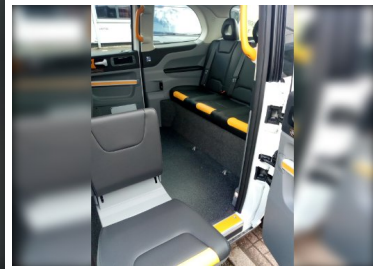

HTC Van Centre

2022 LEVC TX Vista Comfort Plus NEW LEVC TAXI

£64,612

Engine: Electric
Body: Van
Gearbox: Manual
Colour:
Mileage: 1

HTC Manchester
Unit 5 Circle South
John Gilbert Way
Manchester
Lancashire, M17 1NF

METALLIC ALPINE WHITE PAINT, REAR VINYL FLOOR COVERING AND REAR VINYL UPHOLSTERY, ELECTRIC WITH RANGE EXTENDER, FULL PANORAMIC ROOF , CRUISE CONTROL, AIR CONDITIONING WITH CUSTOMER OWN USE IN THE REAR,, WHEEL CHAIR ACCESS RAMP, MOBILE CHARGE POINTS , CUSTOMER INTERCOM, DAB RADIO ,BLUETOOTH, SAT NAV, KEYLESS START,VOICE ACTIVATE CONTROLS,REVERSING CAMERA,S , FULL SIZE SPARE WHEEL AND CHARGER CABLE.